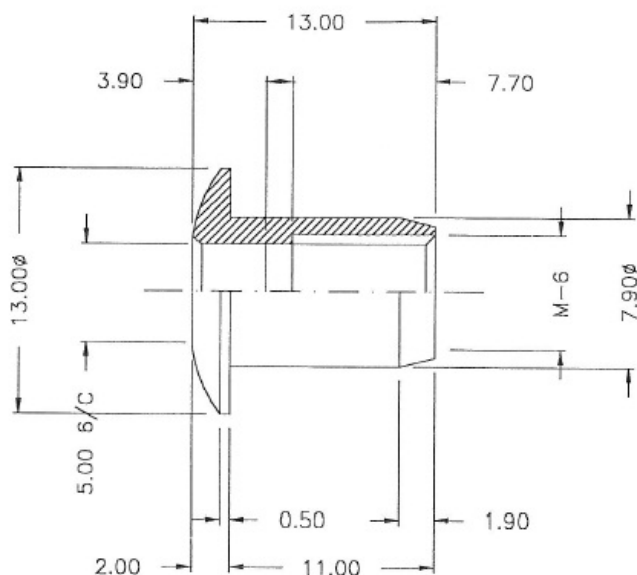

## Description:

Combifix Head No. 1015, 5mm Hex, M6, Dome Head, Brass Nat.

## Item number:

12.09.250-2

Units	Box	Carton	HS Code	Barcode
Pcs.		4000	7415390000	 5704866025447